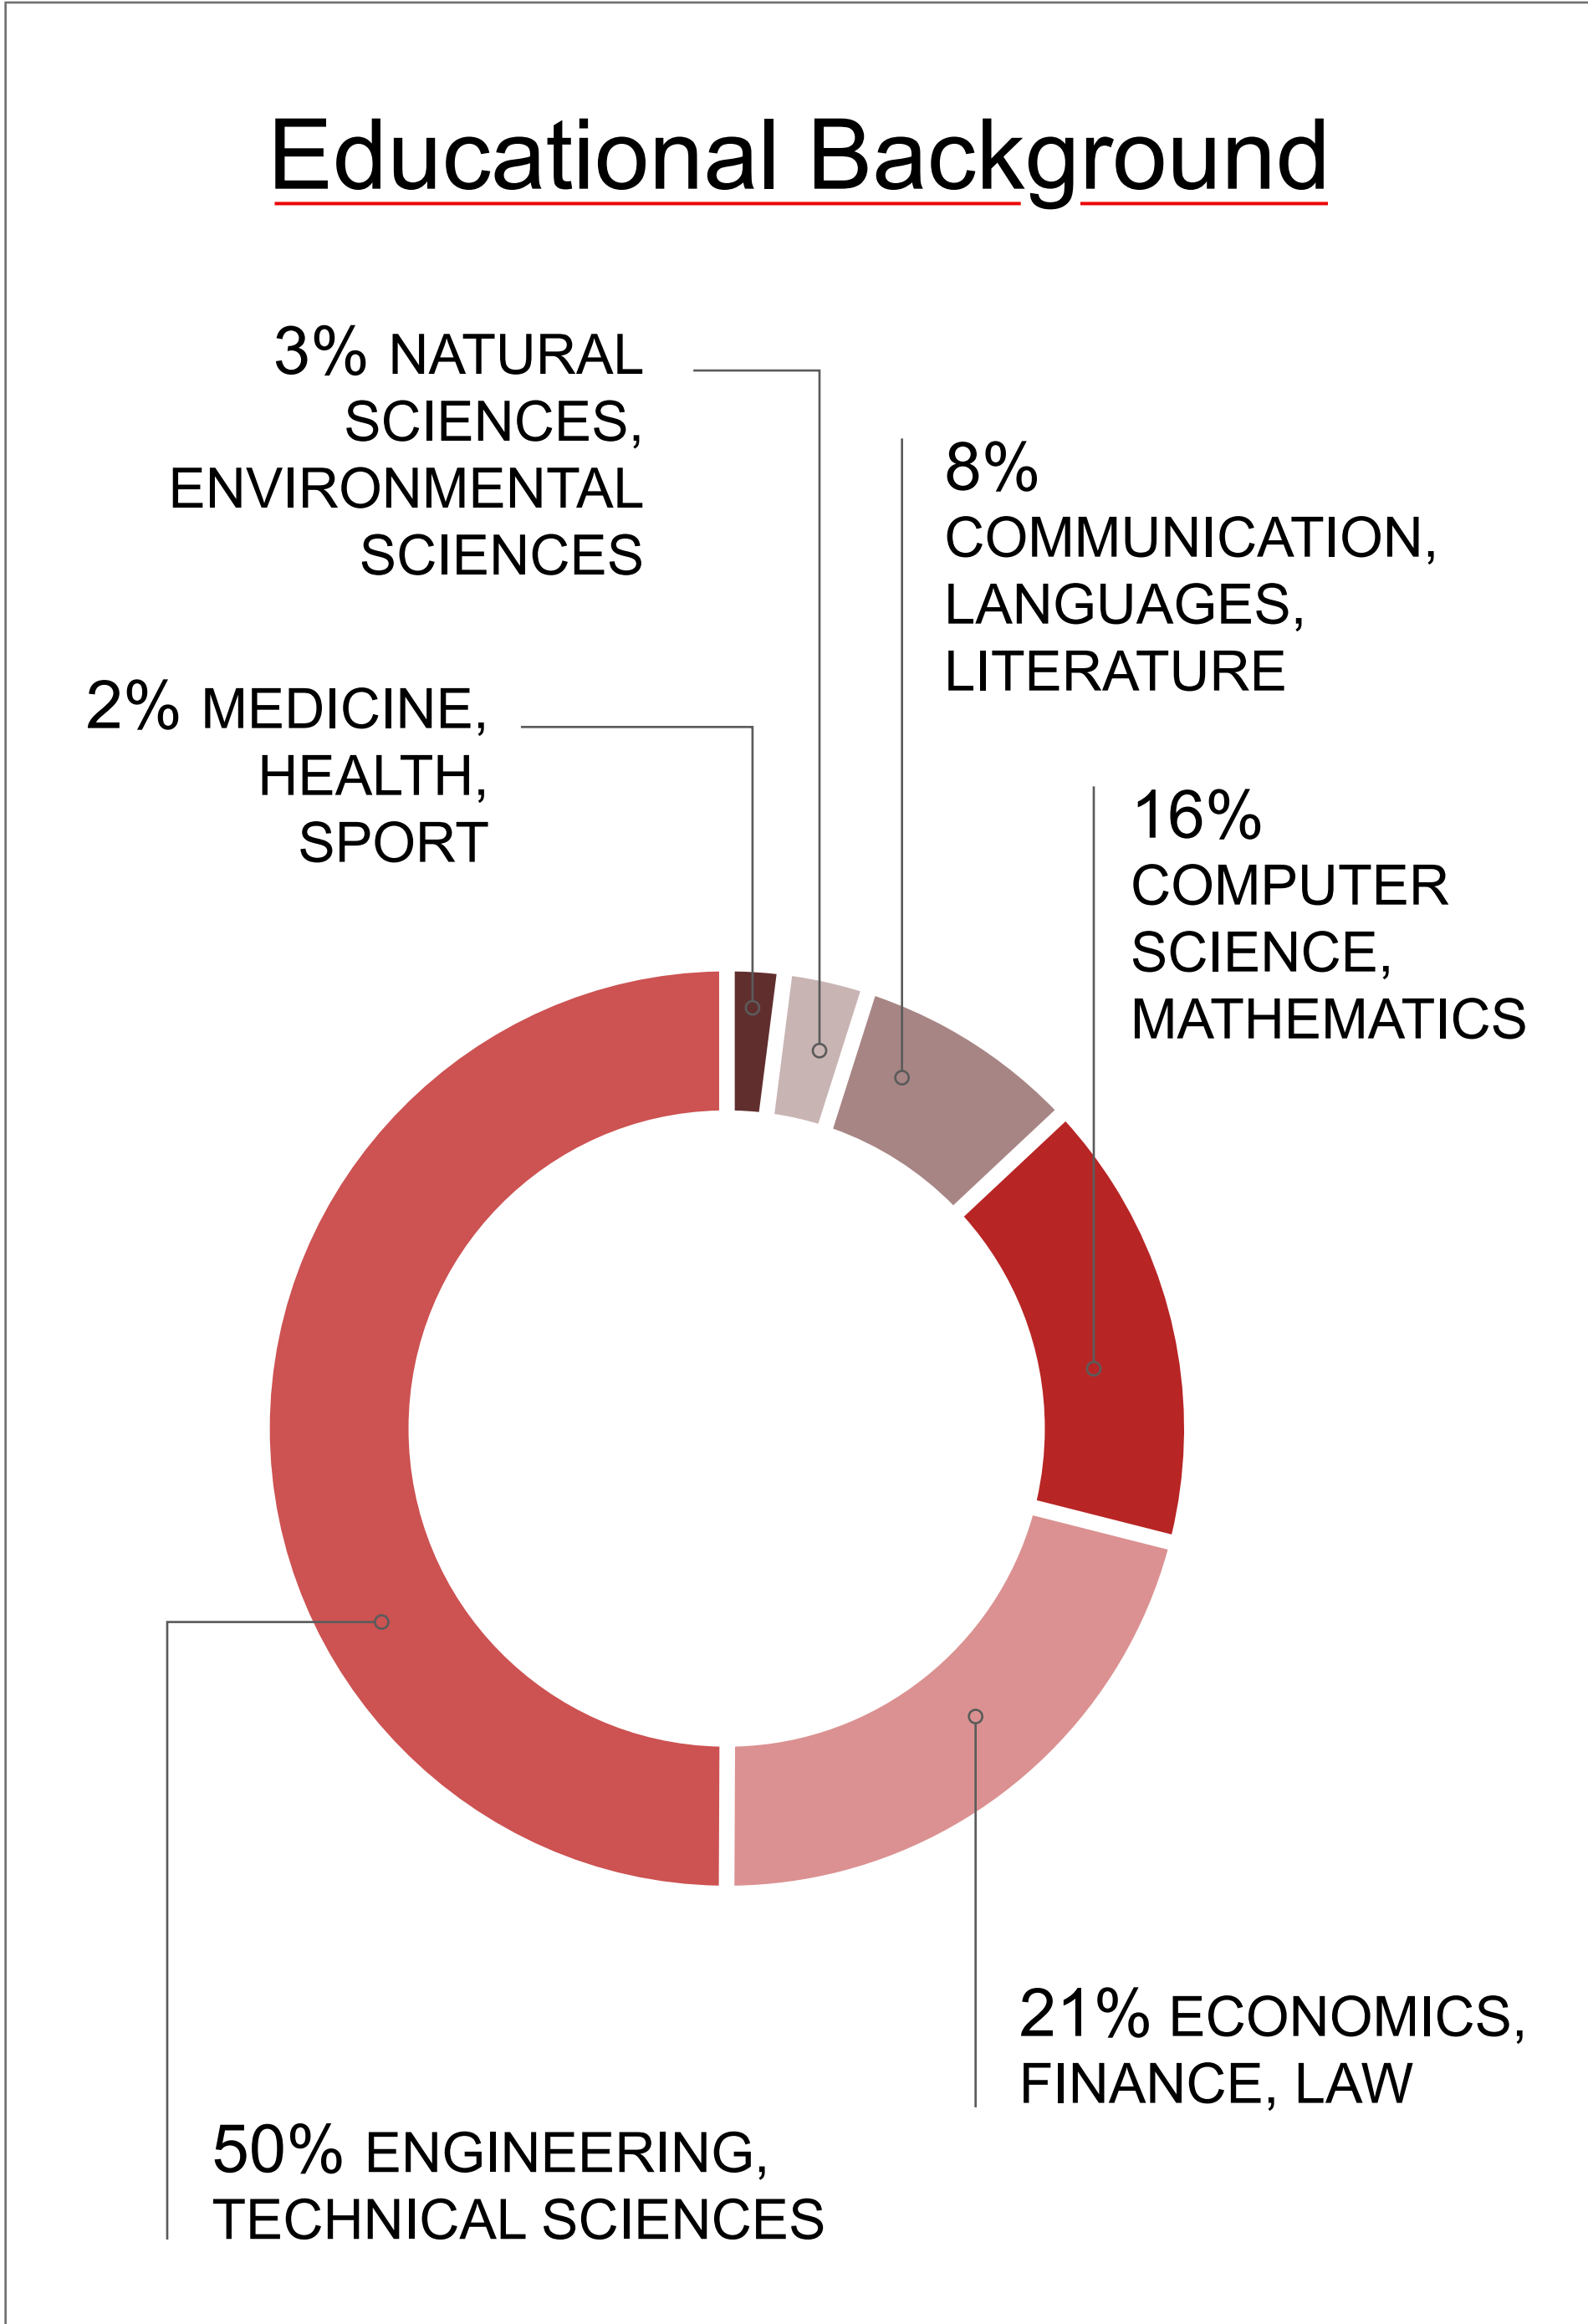

EPFL EMBA CLASS PROFILES 2023-24

■ 37% FEMALE
■ 63% MALE

Average Age **38.3**

Age Range **29-51**

13.2
 AVERAGE YEARS OF PROFESSIONAL EXPERIENCE