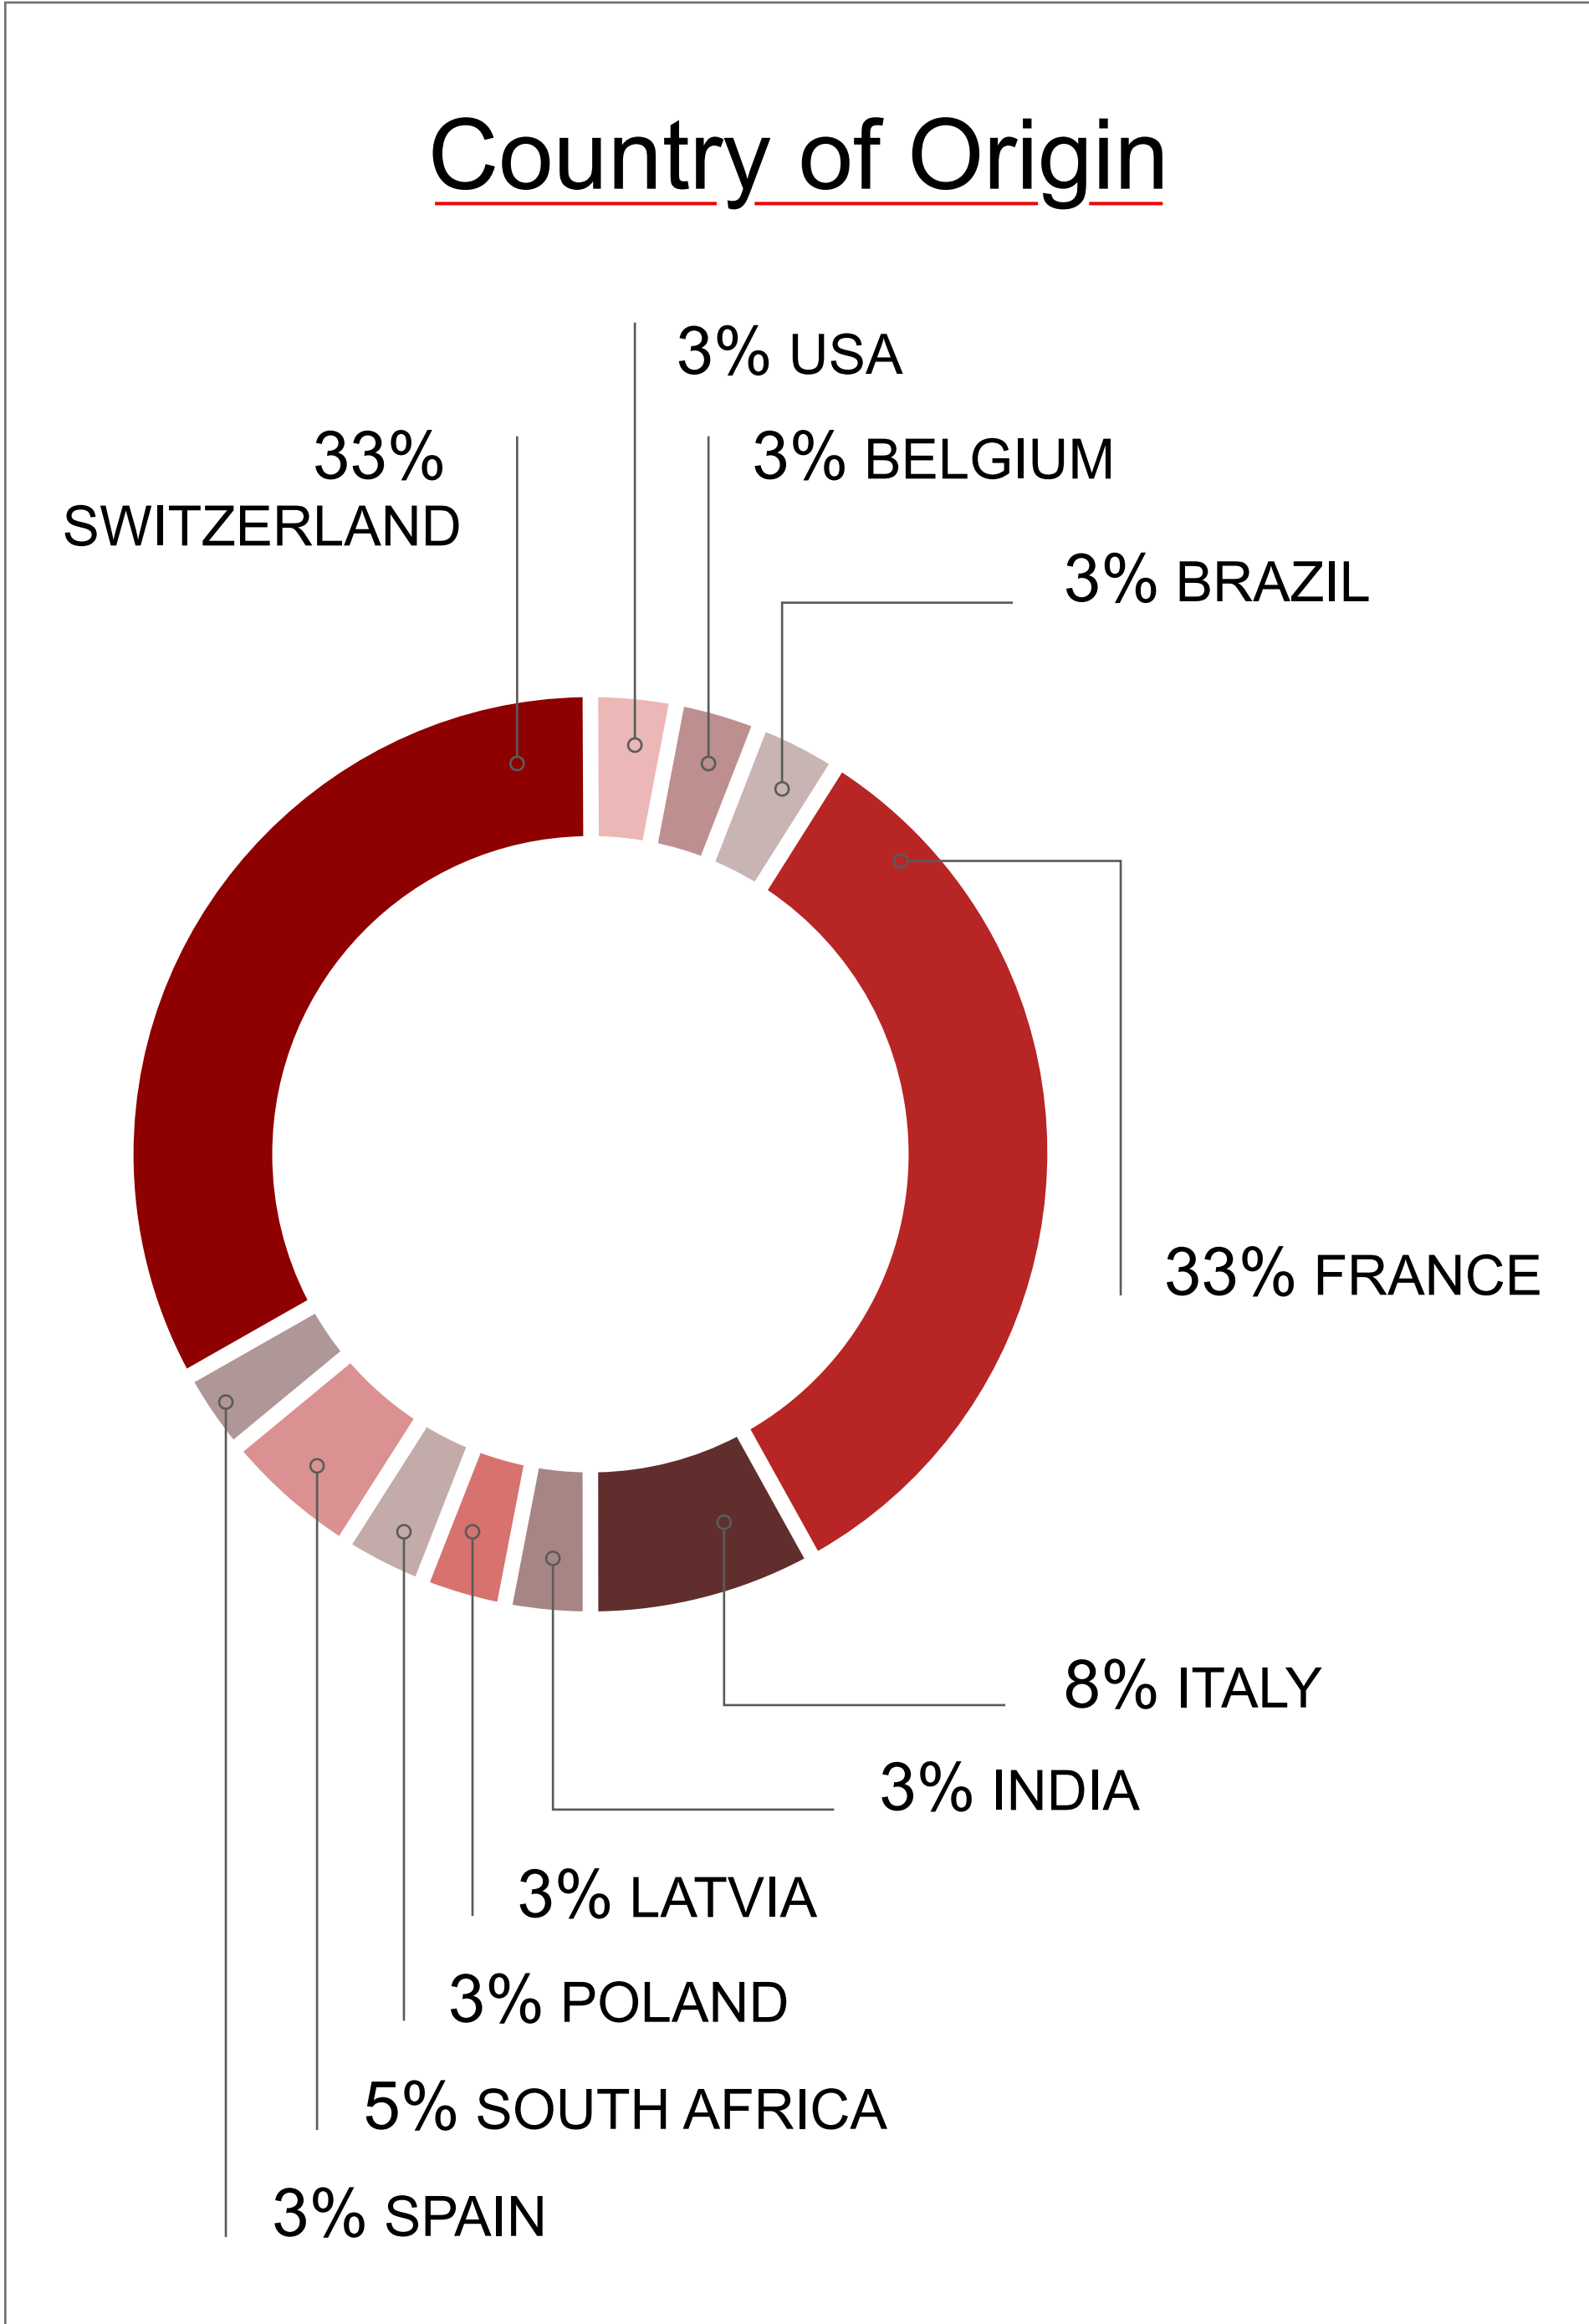

EPFL EMBA CLASS PROFILES 2023-24

■ 37% FEMALE
■ 63% MALE

Average Age **38.3**

Age Range **29-51**

13.2
 AVERAGE YEARS OF PROFESSIONAL EXPERIENCE