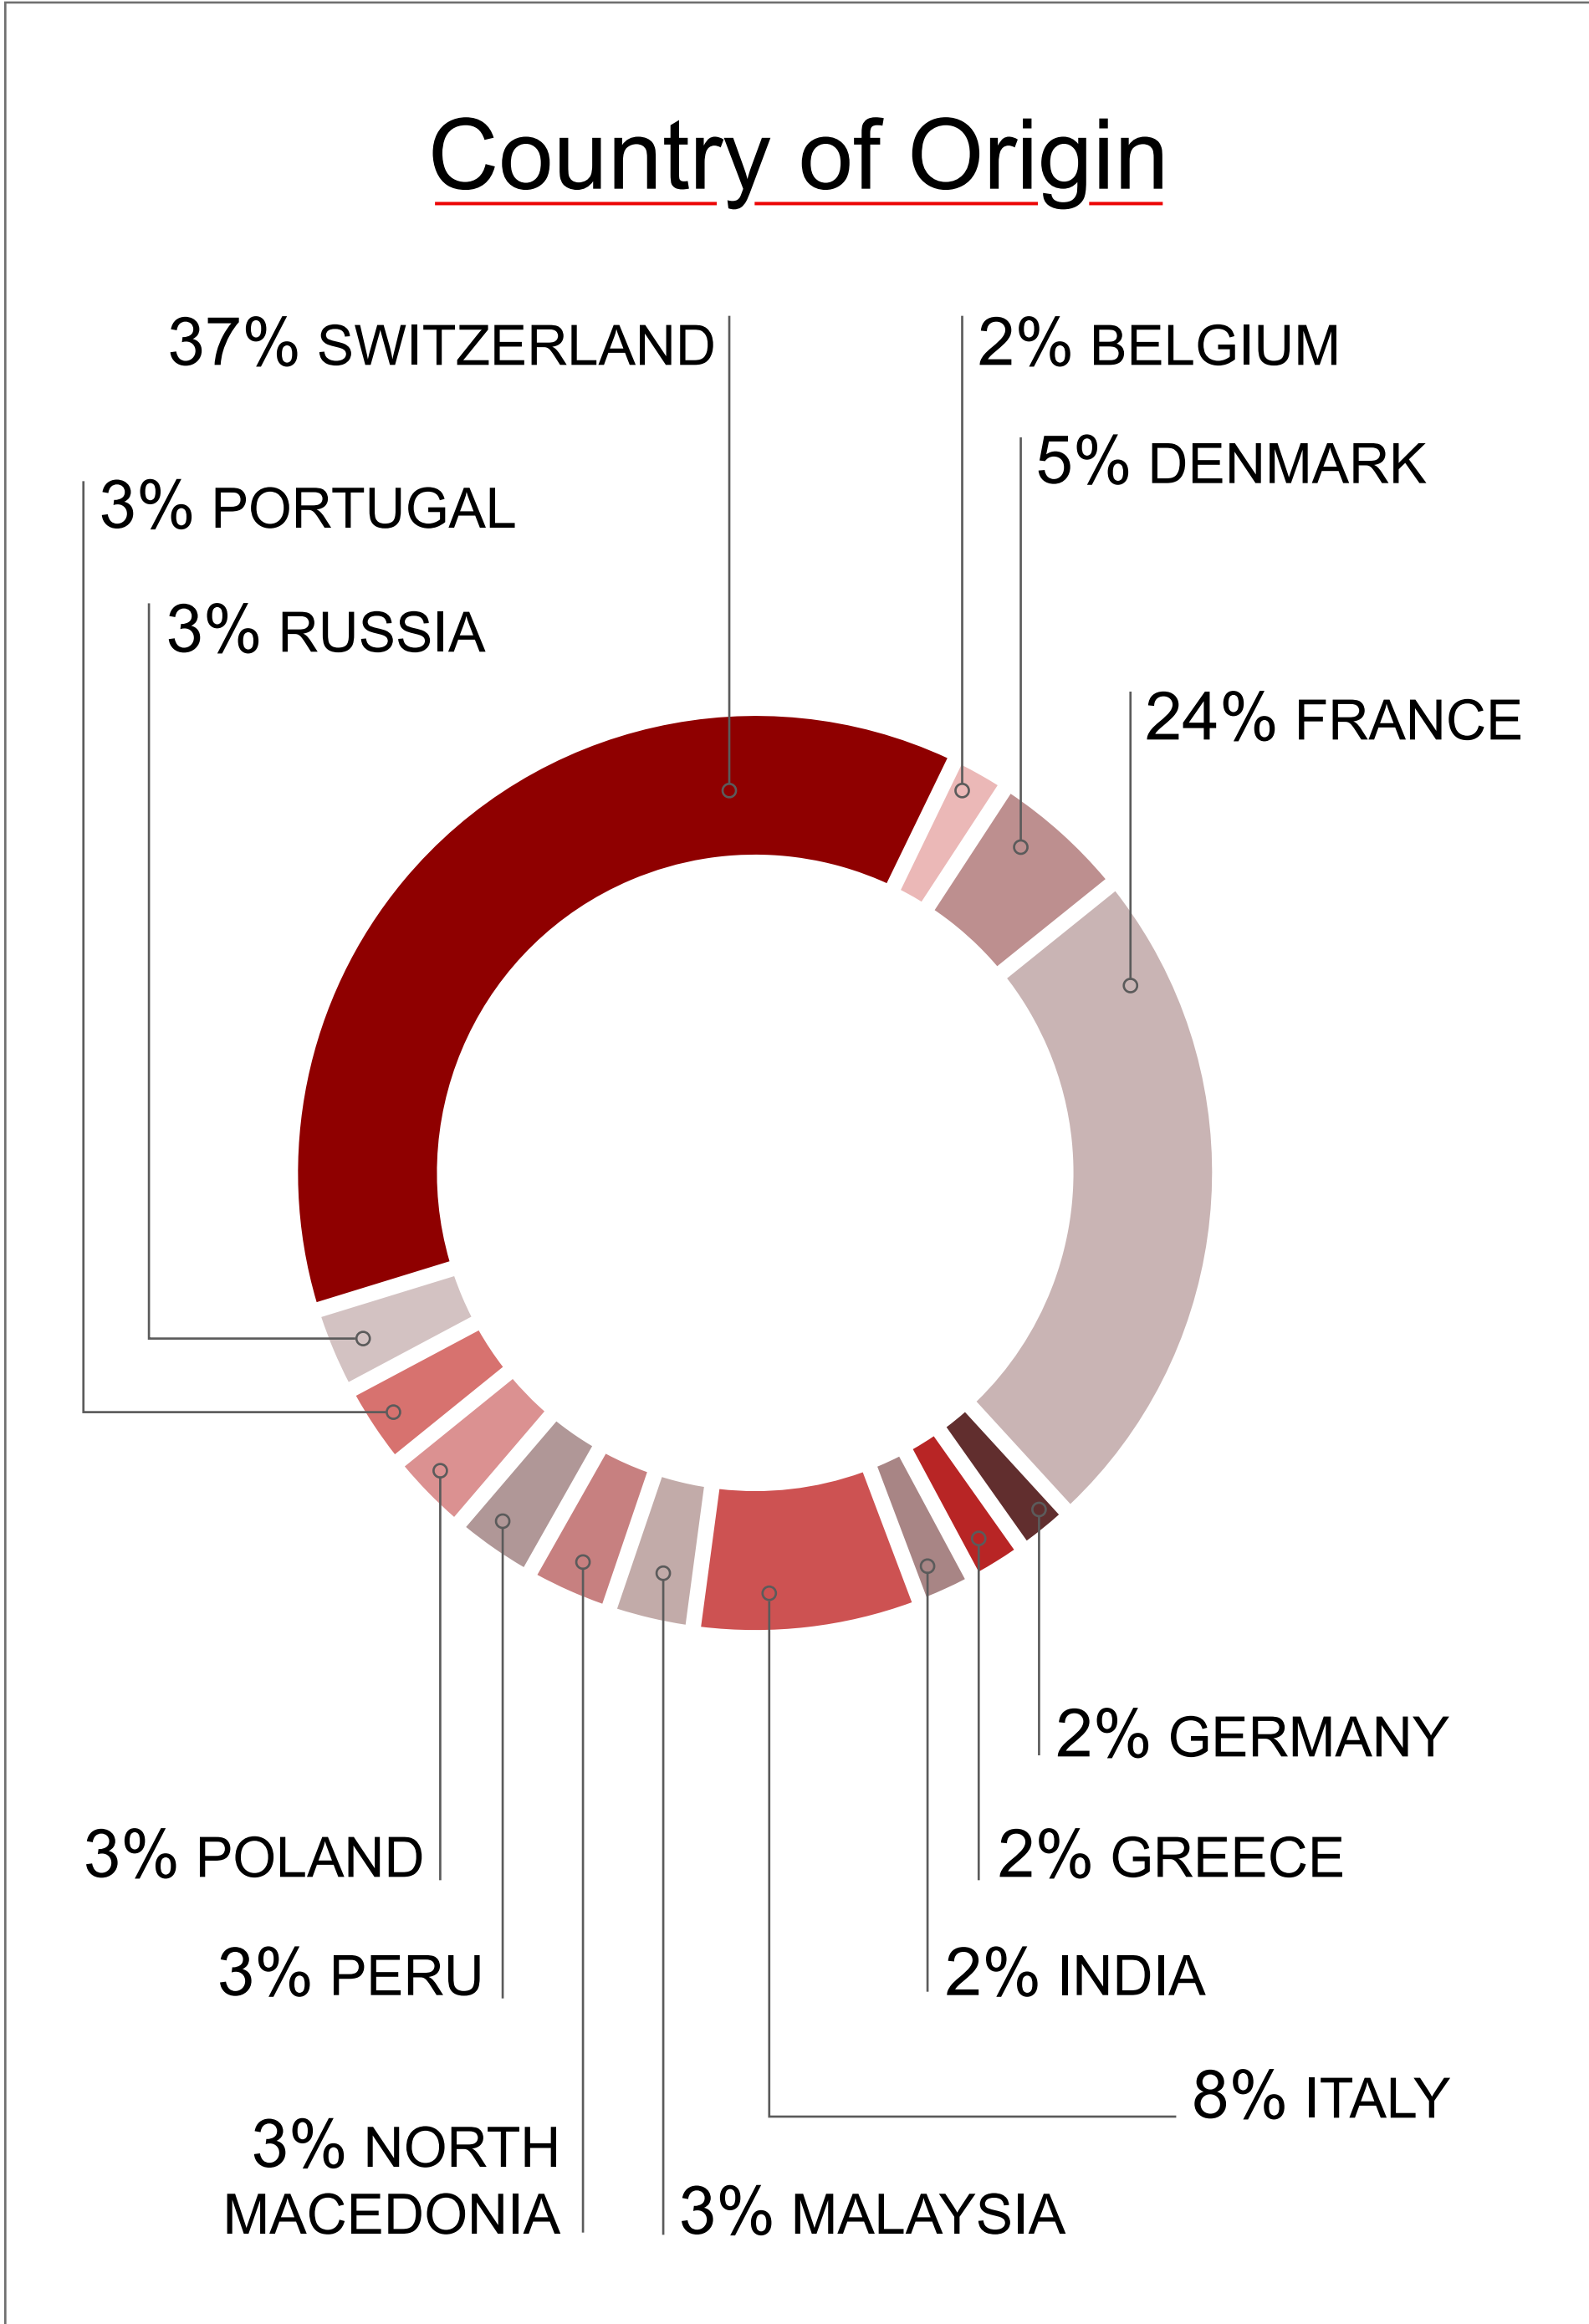

EPFL EMBA CLASS PROFILES 2024-25

■ 42% FEMALE
■ 58% MALE

Average Age **37.6**

Age Range **28-52**

12.1
 AVERAGE YEARS OF PROFESSIONAL EXPERIENCE