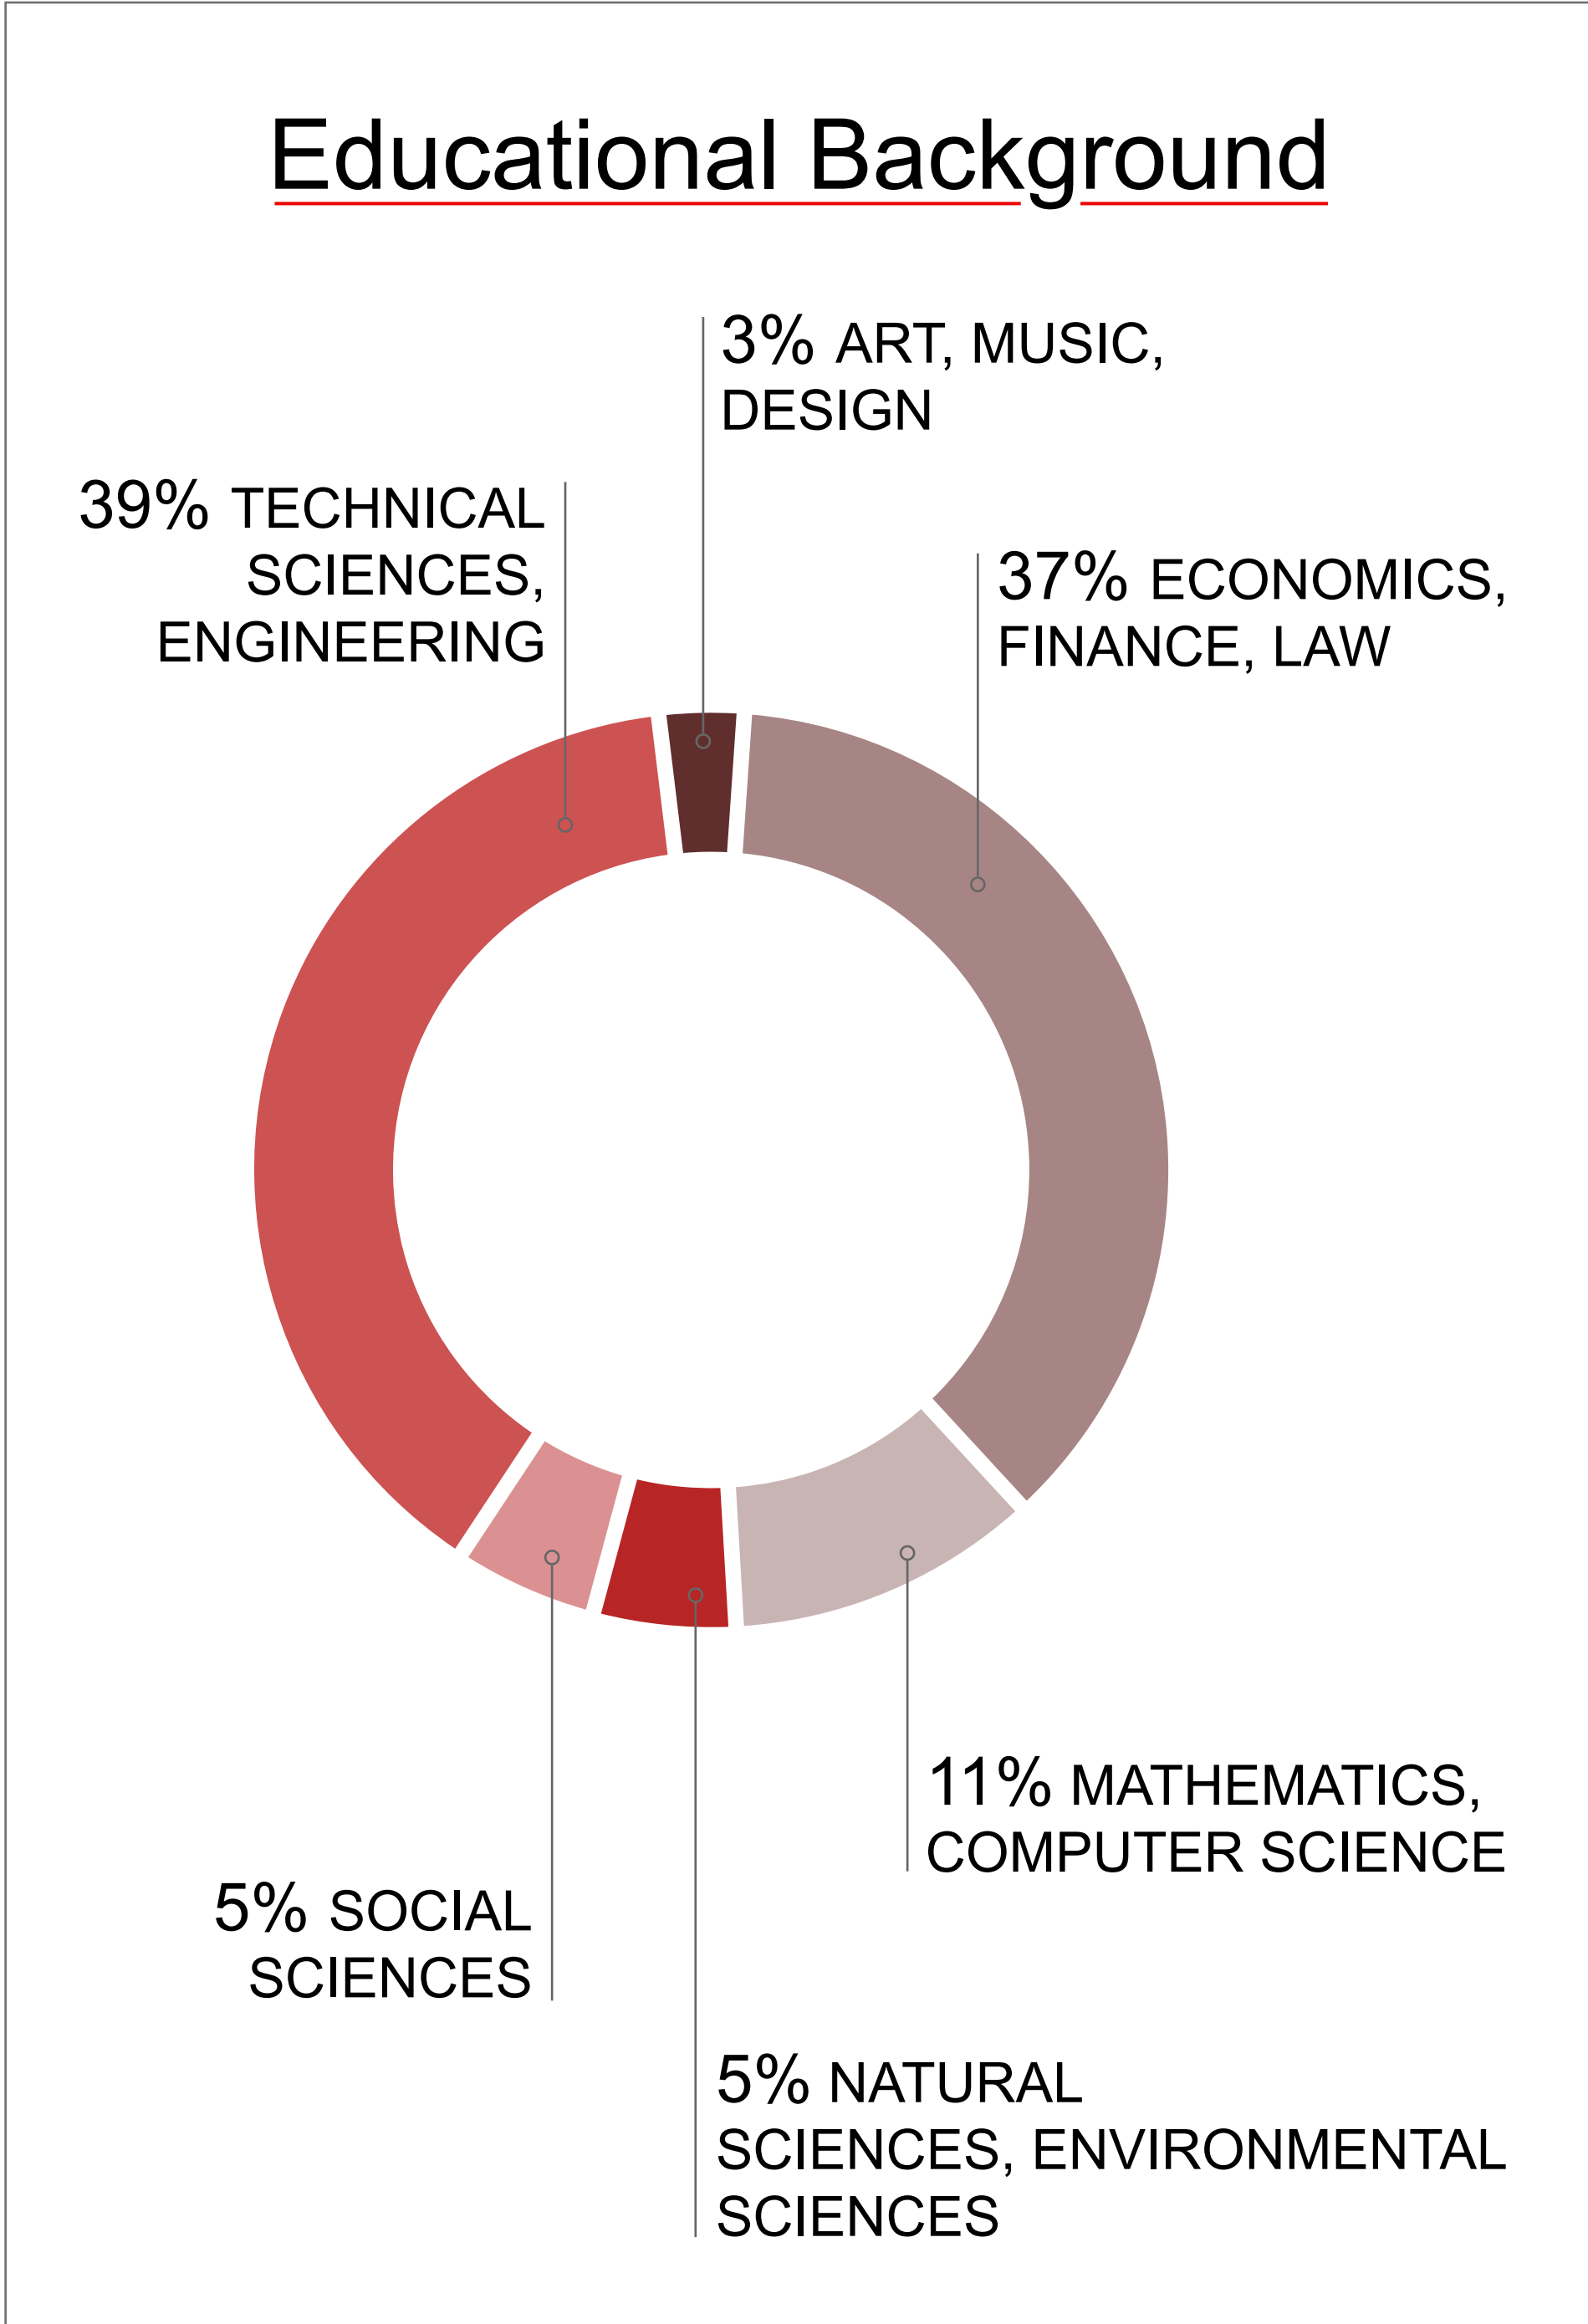

EPFL EMBA CLASS PROFILES 2024-25

■ 42% FEMALE
■ 58% MALE

Average Age **37.6**

Age Range **28-52**

12.1
 AVERAGE YEARS OF PROFESSIONAL EXPERIENCE